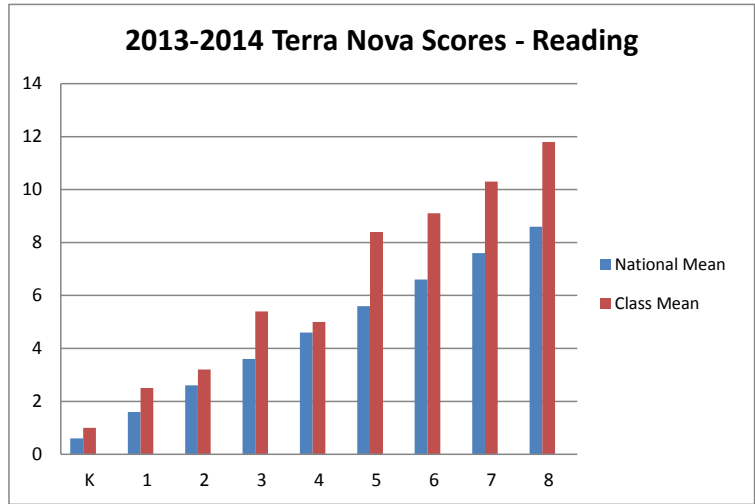

## 2013-2014 Terra Nova Scores East Catholic School

**2013-2014 Terra Nova Scores - Reading**

Grade	National Mean	Class Mean
K	0.6	1
1	1.6	2.5
2	2.6	3.2
3	3.6	5.4
4	4.6	5.0
5	5.6	8.4
6	6.6	9.1
7	7.6	10.3
8	8.6	11.8

**2013-2014 Terra Nova Scores - Math**

Grade	National Mean	Class Mean
K	0.6	1.2
1	1.6	2.5
2	2.6	3.0
3	3.6	5.1
4	4.6	5.2
5	5.6	6.7
6	6.6	7.9
7	7.6	9.6
8	8.6	11.5

**2013-2014 Terra Nova Scores -Language**

Grade	National Mean	Class Mean
3	3.6	5.8
4	4.6	5
5	5.6	8.4
6	6.6	9.5
7	7.6	10.8
8	8.6	12.8