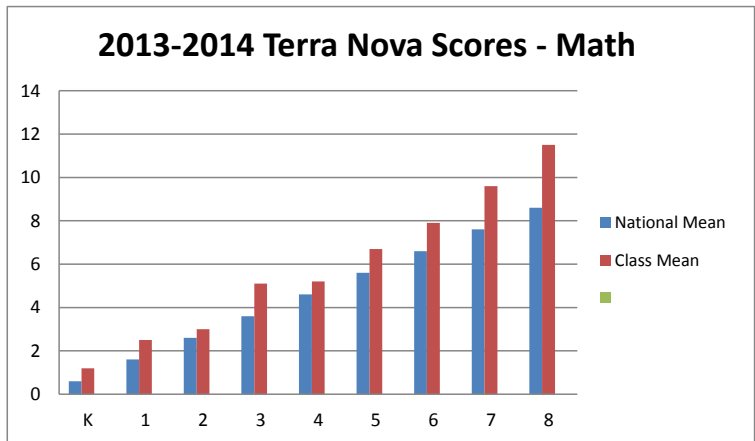

## 2013-2014 Terra Nova Scores East Catholic School

**2013-2014 Terra Nova Scores - Reading**

Grade	National Mean	Class Mean
K	0.6	1
1	1.6	2.5
2	2.6	3.2
3	3.6	5.4
4	4.6	5.0
5	5.6	8.4
6	6.6	9.1
7	7.6	10.3
8	8.6	11.8

**2013-2014 Terra Nova Scores - Math**

Grade	National Mean	Class Mean
K	0.6	1.2
1	1.6	2.5
2	2.6	3.0
3	3.6	5.1
4	4.6	5.2
5	5.6	6.7
6	6.6	7.9
7	7.6	9.6
8	8.6	11.5

**2013-2014 Terra Nova Scores -Language**